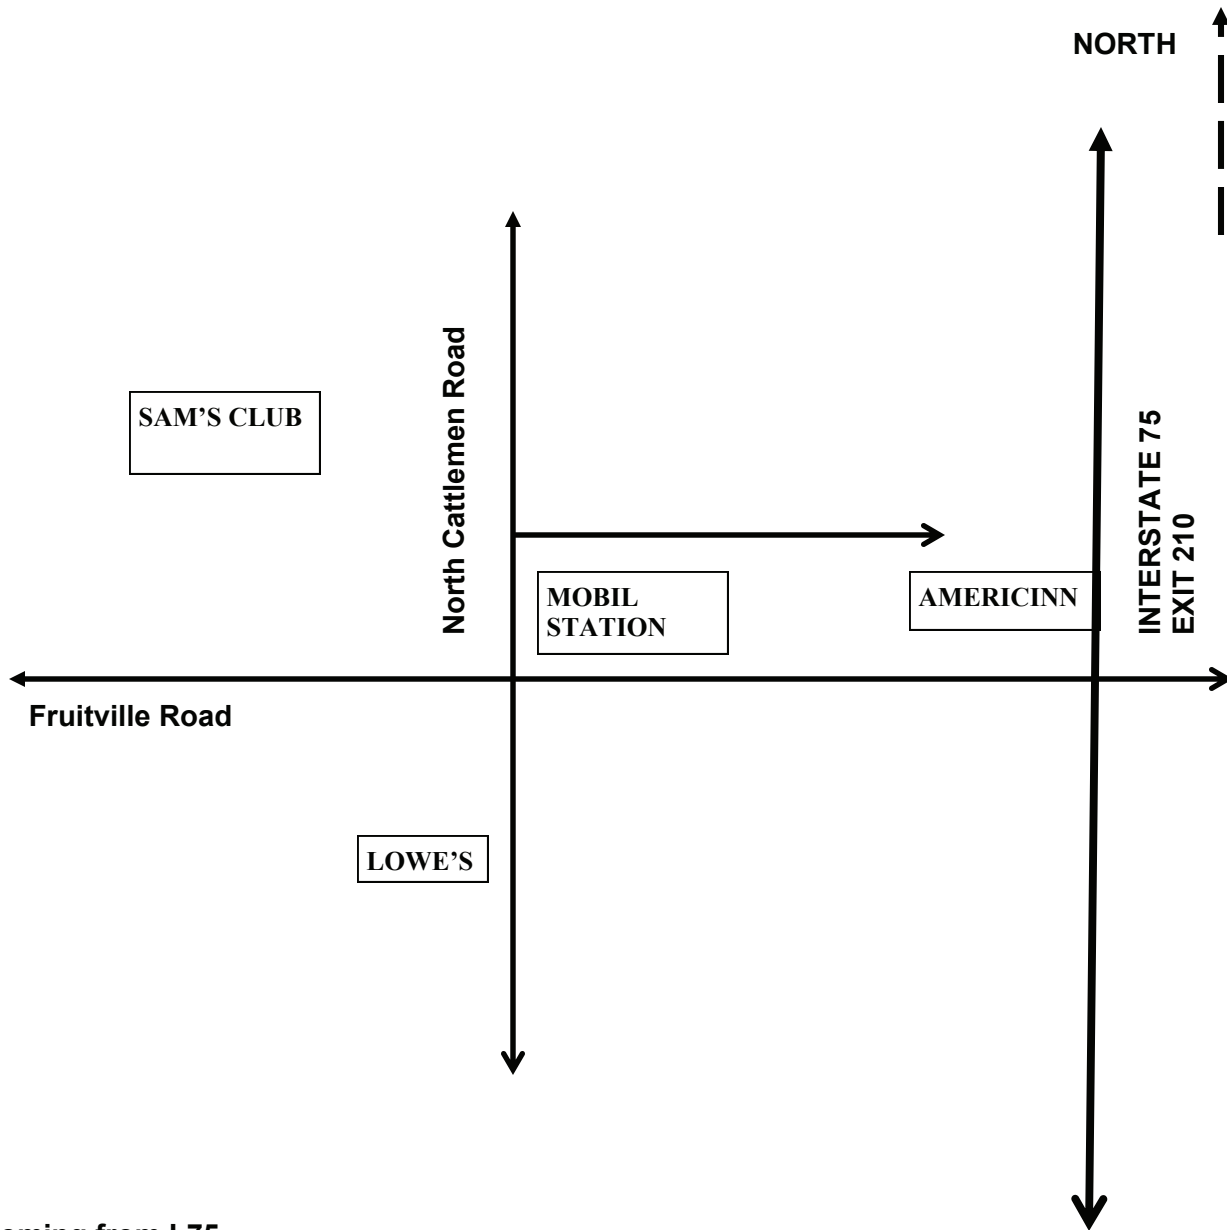

AmericInn Hotel

941-342-8778

Coming from I-75

Take exit 210 (Fruitville Road) going West toward the city of Sarasota. Turn right at Cattlemen Road (first major intersection after exiting the Interstate). There is a Mobil Station on the northeast corner. Turn right behind the Mobil station onto Commerce Way. The hotel is on the right next to Perkins restaurant.

Driving toward I-75 on Fruitville Road

Turn left onto Cattlemen Road (last major intersection before the interstate). There is a Mobil Station on the northeast corner. Turn right behind the Mobil station onto Commerce Way. The hotel is on the right next to Perkins restaurant.